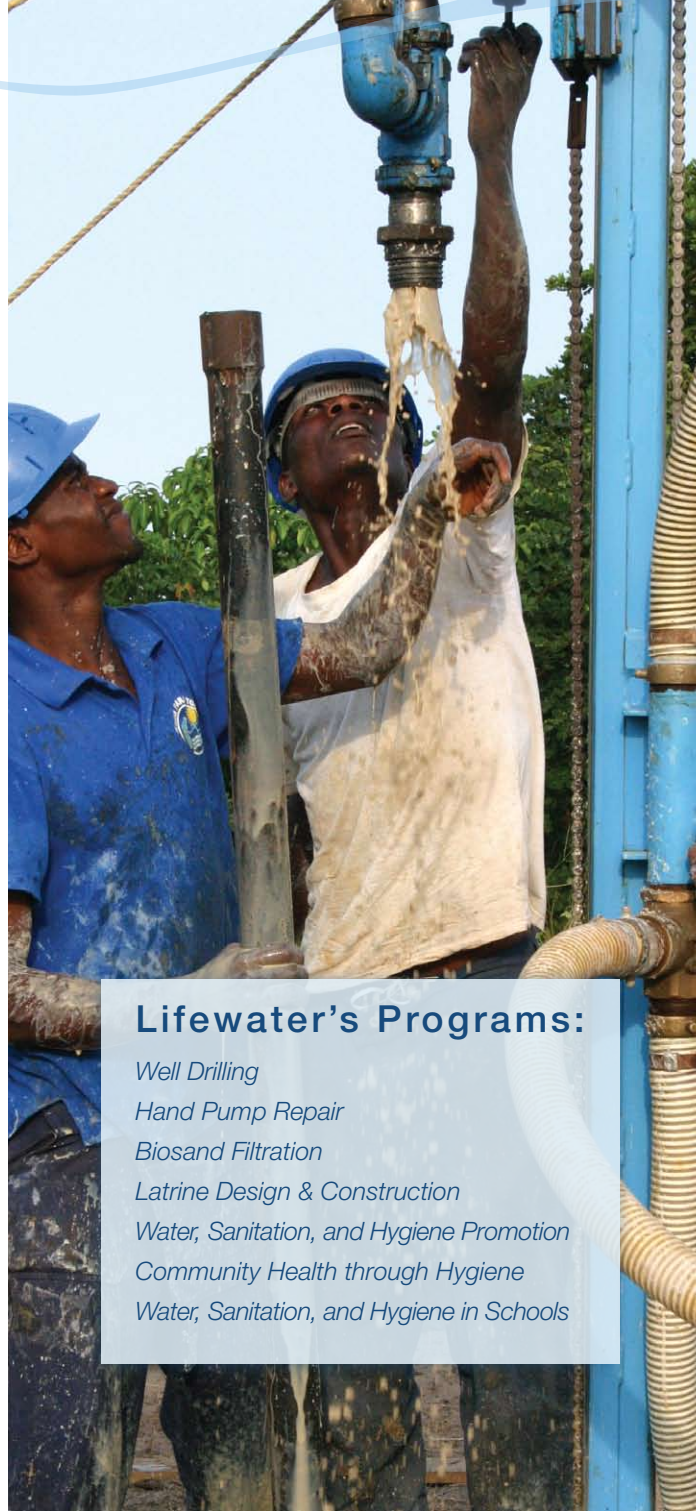

All people
should have safe water
for life.

About Lifewater International

Lifewater International is a Christian nonprofit organization established in 1977 that demonstrates God's love by helping communities in Africa, Asia, and Latin America gain **safe water, adequate sanitation, and effective hygiene practices** that they will enjoy for generations.

Focusing on sustainability, Lifewater and its qualified volunteer field trainers equip **in-country partner organizations** in the three crucial components of water development: water, sanitation, and hygiene (WASH).

Lifewater's partner organizations then use Lifewater training and resources to help **local communities** meet their basic water and sanitation needs. Through this, they **gain confidence in their own ability** to nurture the health and well-being of their people.

Lifewater's Programs:

Well Drilling

Hand Pump Repair

Biosand Filtration

Latrine Design & Construction

Water, Sanitation, and Hygiene Promotion

Community Health through Hygiene

Water, Sanitation, and Hygiene in Schools